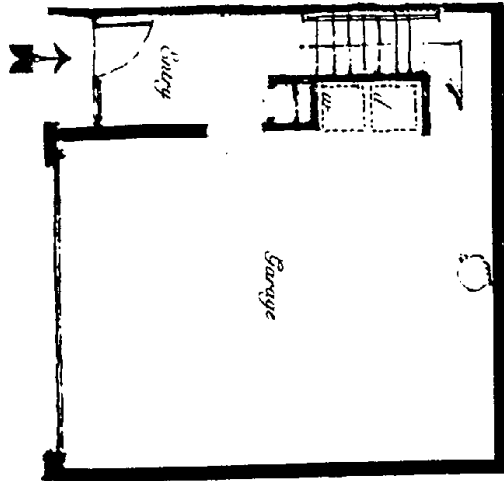

TRACT: (CB) Corte Bella MODEL: B II Romantico (B) - 1300 Sq.Ft. (Approx)
Copyright ©The Inside Tract™ - All rights reserved.

© The Inside Tract