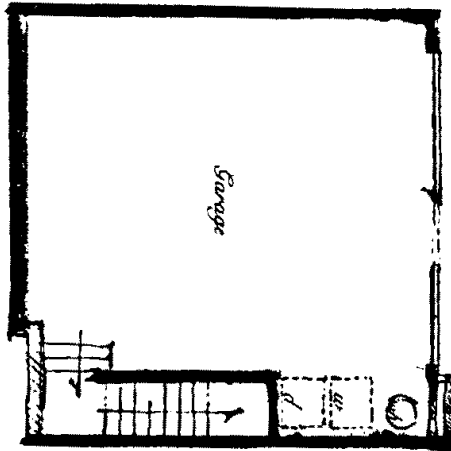

TRACT: (CB) Corte Bella MODEL: C II Gotico (C) - 1435 Sq.Ft. (Approx)
Copyright ©The Inside Tract™ - All rights reserved.

© The Inside Tract