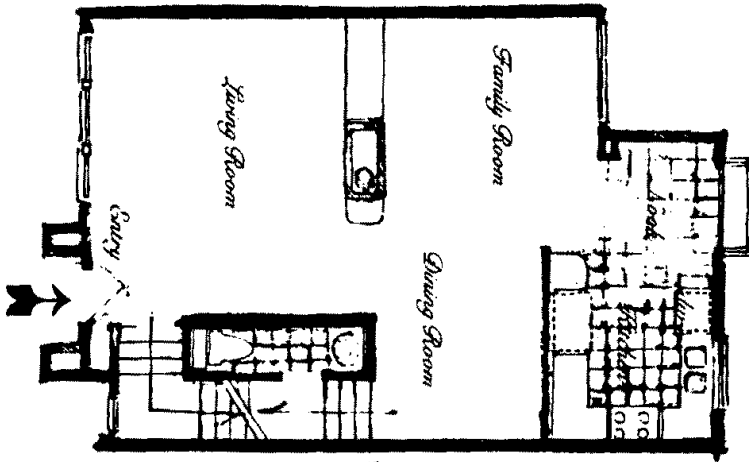

TRACT: (CB) Corte Bella MODEL: C II Gotico (C) - 1435 Sq.Ft. (Approx)
Copyright ©The Inside Tract™ - All rights reserved.

© The Inside Tract