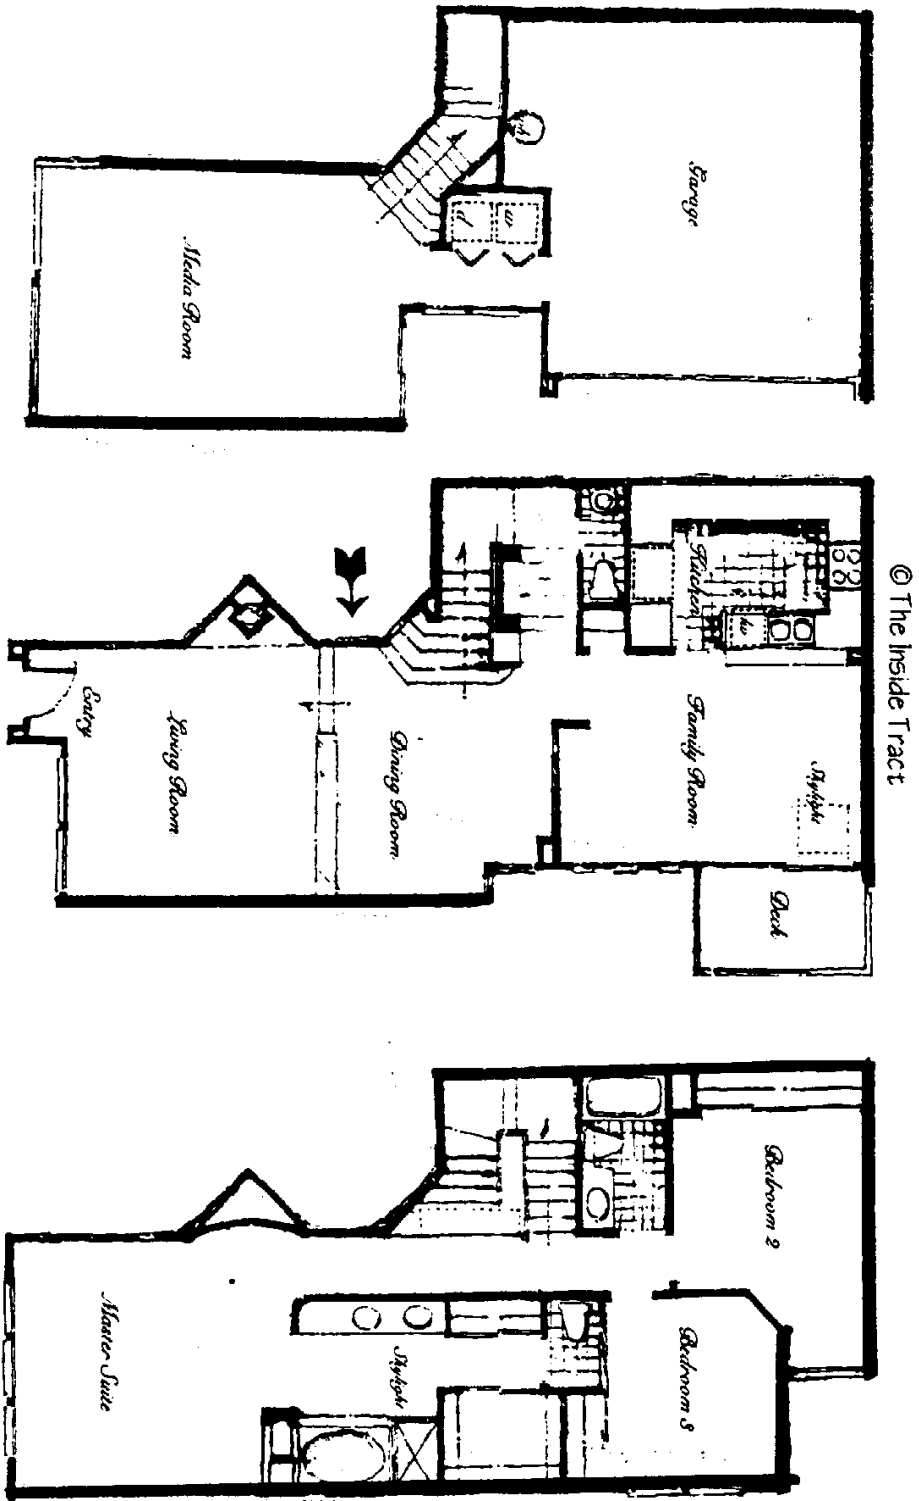

TRACT: (CB) Corte Bella MODEL: F II Classico (F) - 2185 Sq.Ft. (Approx)
Copyright ©The Inside Tract™ - All rights reserved.

© The Inside Tract